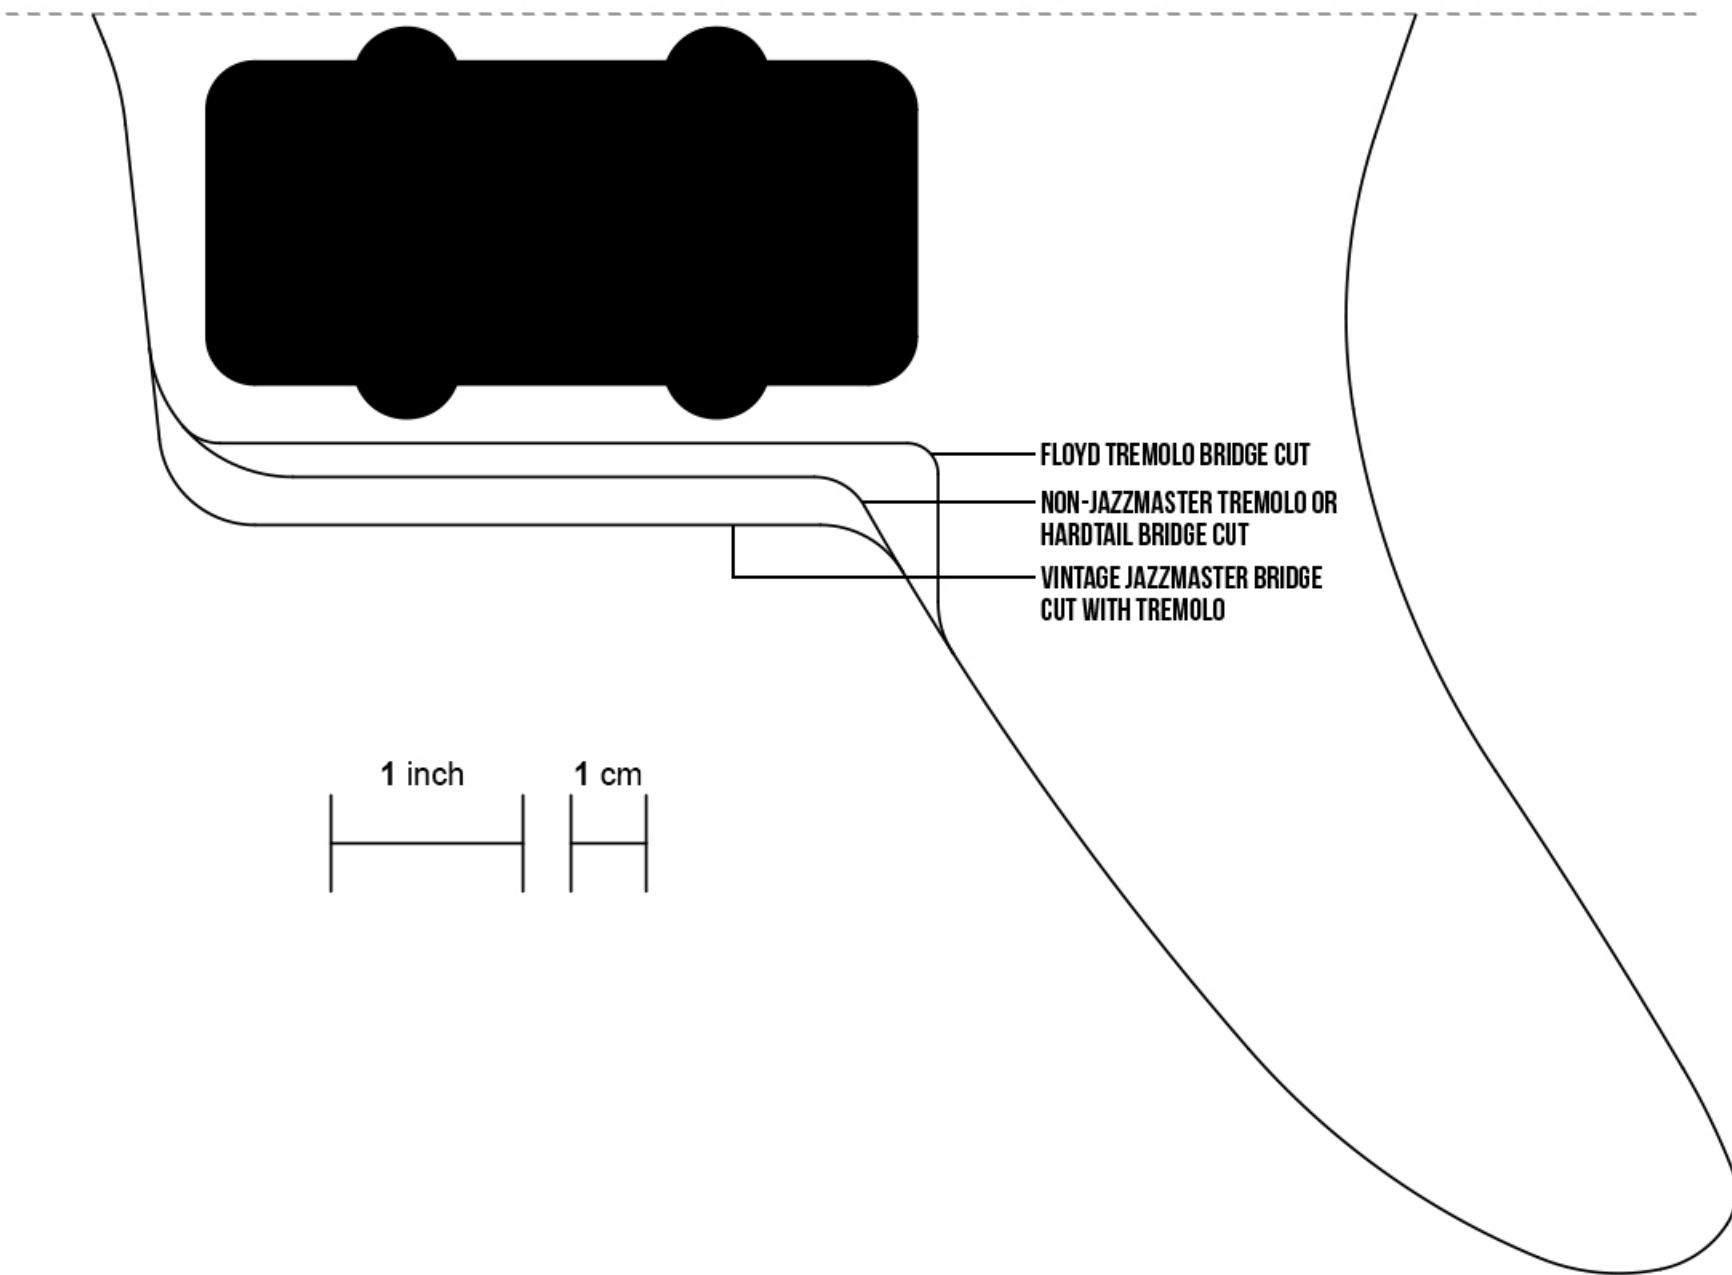

1 inch

1 cm

- FLOYD TREMOLO BRIDGE CUT
- NON-JAZZMASTER TREMOLO OR HARDTAIL BRIDGE CUT
- VINTAGE JAZZMASTER BRIDGE CUT WITH TREMOLO