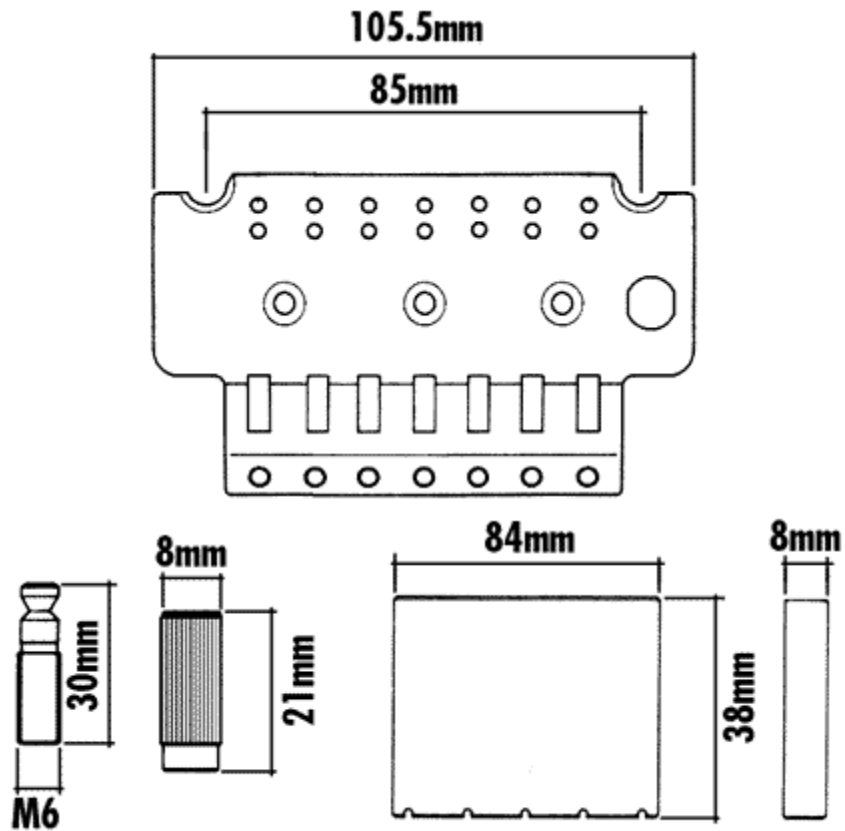

7 String Floyd Rose Licensed Tremolo Diagram

This is a top quality unit licensed by Floyd Rose and made with a solid steel plate and sustain block. This tremolo features machine threaded mounting studs and fine tuning. The tremolo arm is removable and tension adjustable. This bridge has a string spread of 2-9/16" (65mm).

If you supply us with your studs or buy the bridge from us we will install the studs for just $10.00.

Dimensions in Millimeters