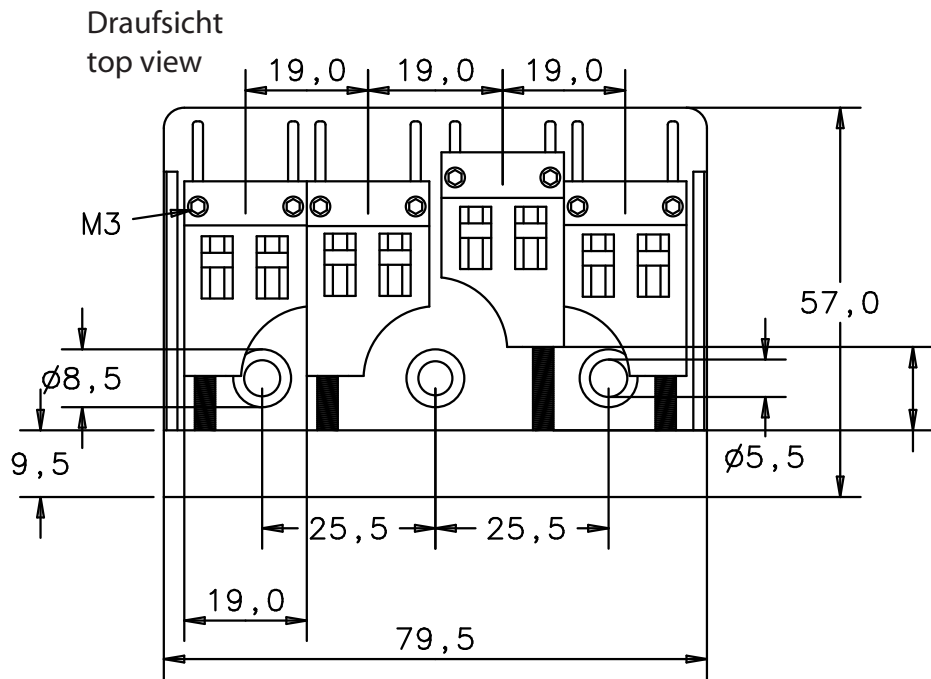

Bass Steg 3D-8  
 Bass Bridge 3D-8

Untersicht  
bottom view

\* mm / Zoll  
 \* mm / inch